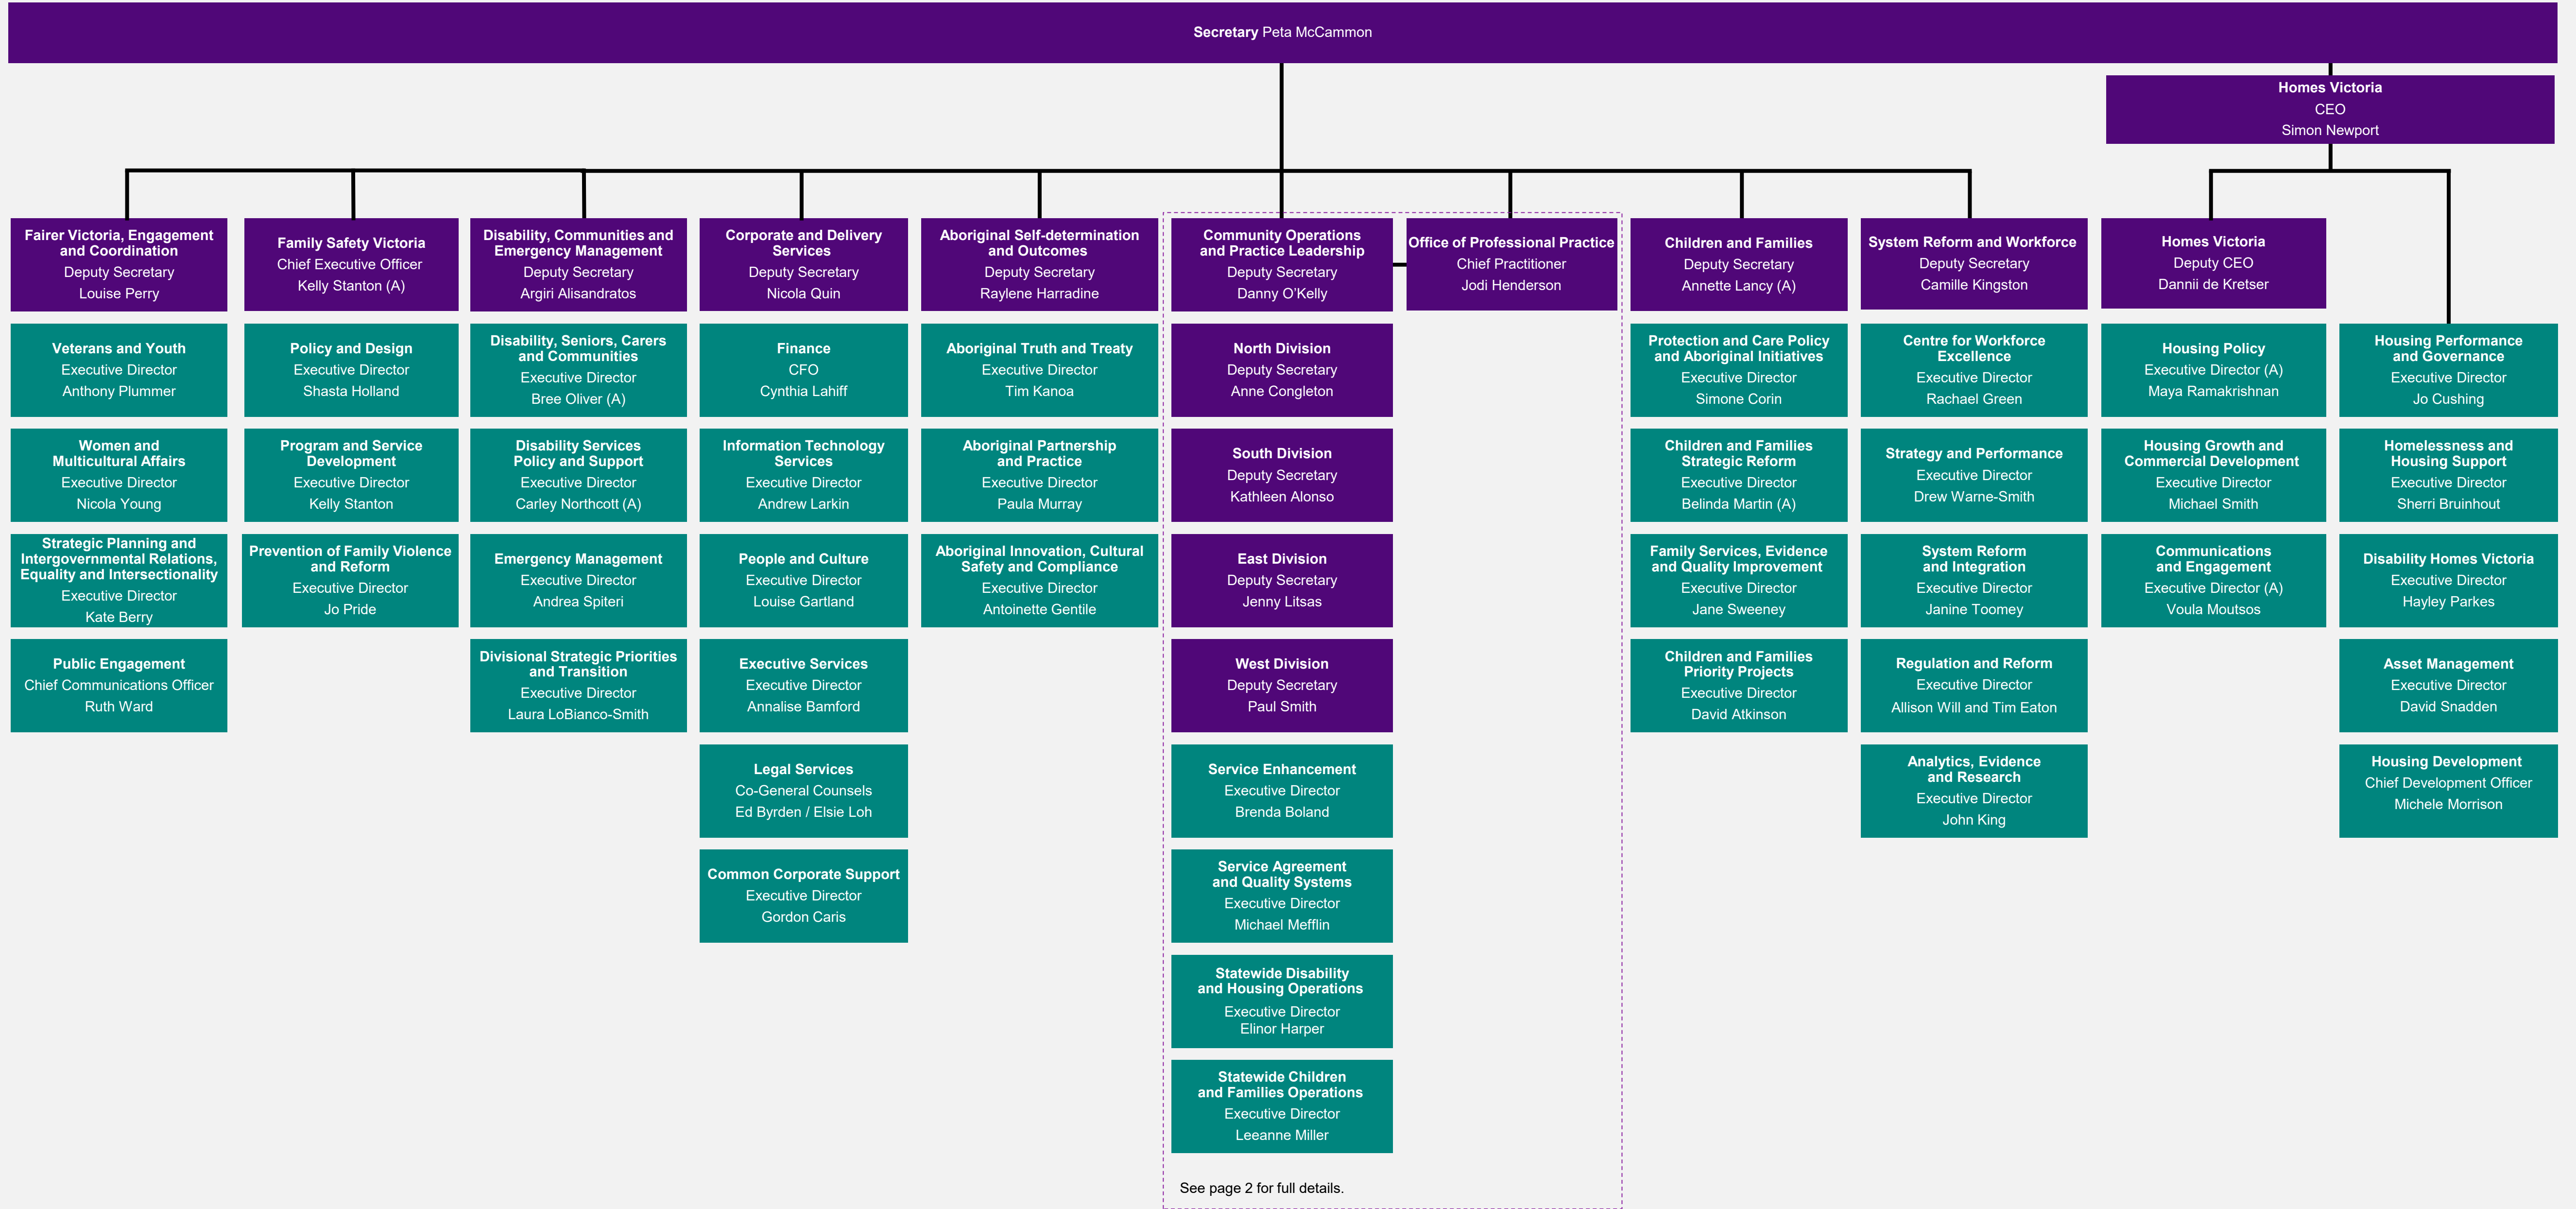

Department of Families, Fairness and Housing Division and branch structure

This chart reflects the functions that report to a deputy secretary only and excludes commissions.
Updated 1 August 2023.

Department of Families, Fairness and Housing Division and branch structure

This chart reflects the functions that report to a deputy secretary only and excludes commissions.
Updated 1 August 2023.

Accessibility statement and publisher information

To receive this presentation in another format email dffhcomms@dfh.vic.gov.au.

Authorised and published by the Victorian Government, 1 Treasury Place, Melbourne.

© State of Victoria, Australia, Department of Families, Fairness and Housing, August 2023.

Available at [Department of Families, Fairness and Housing – Our Structure](https://www.dffh.vic.gov.au/our-structure) <https://www.dffh.vic.gov.au/our-structure>.