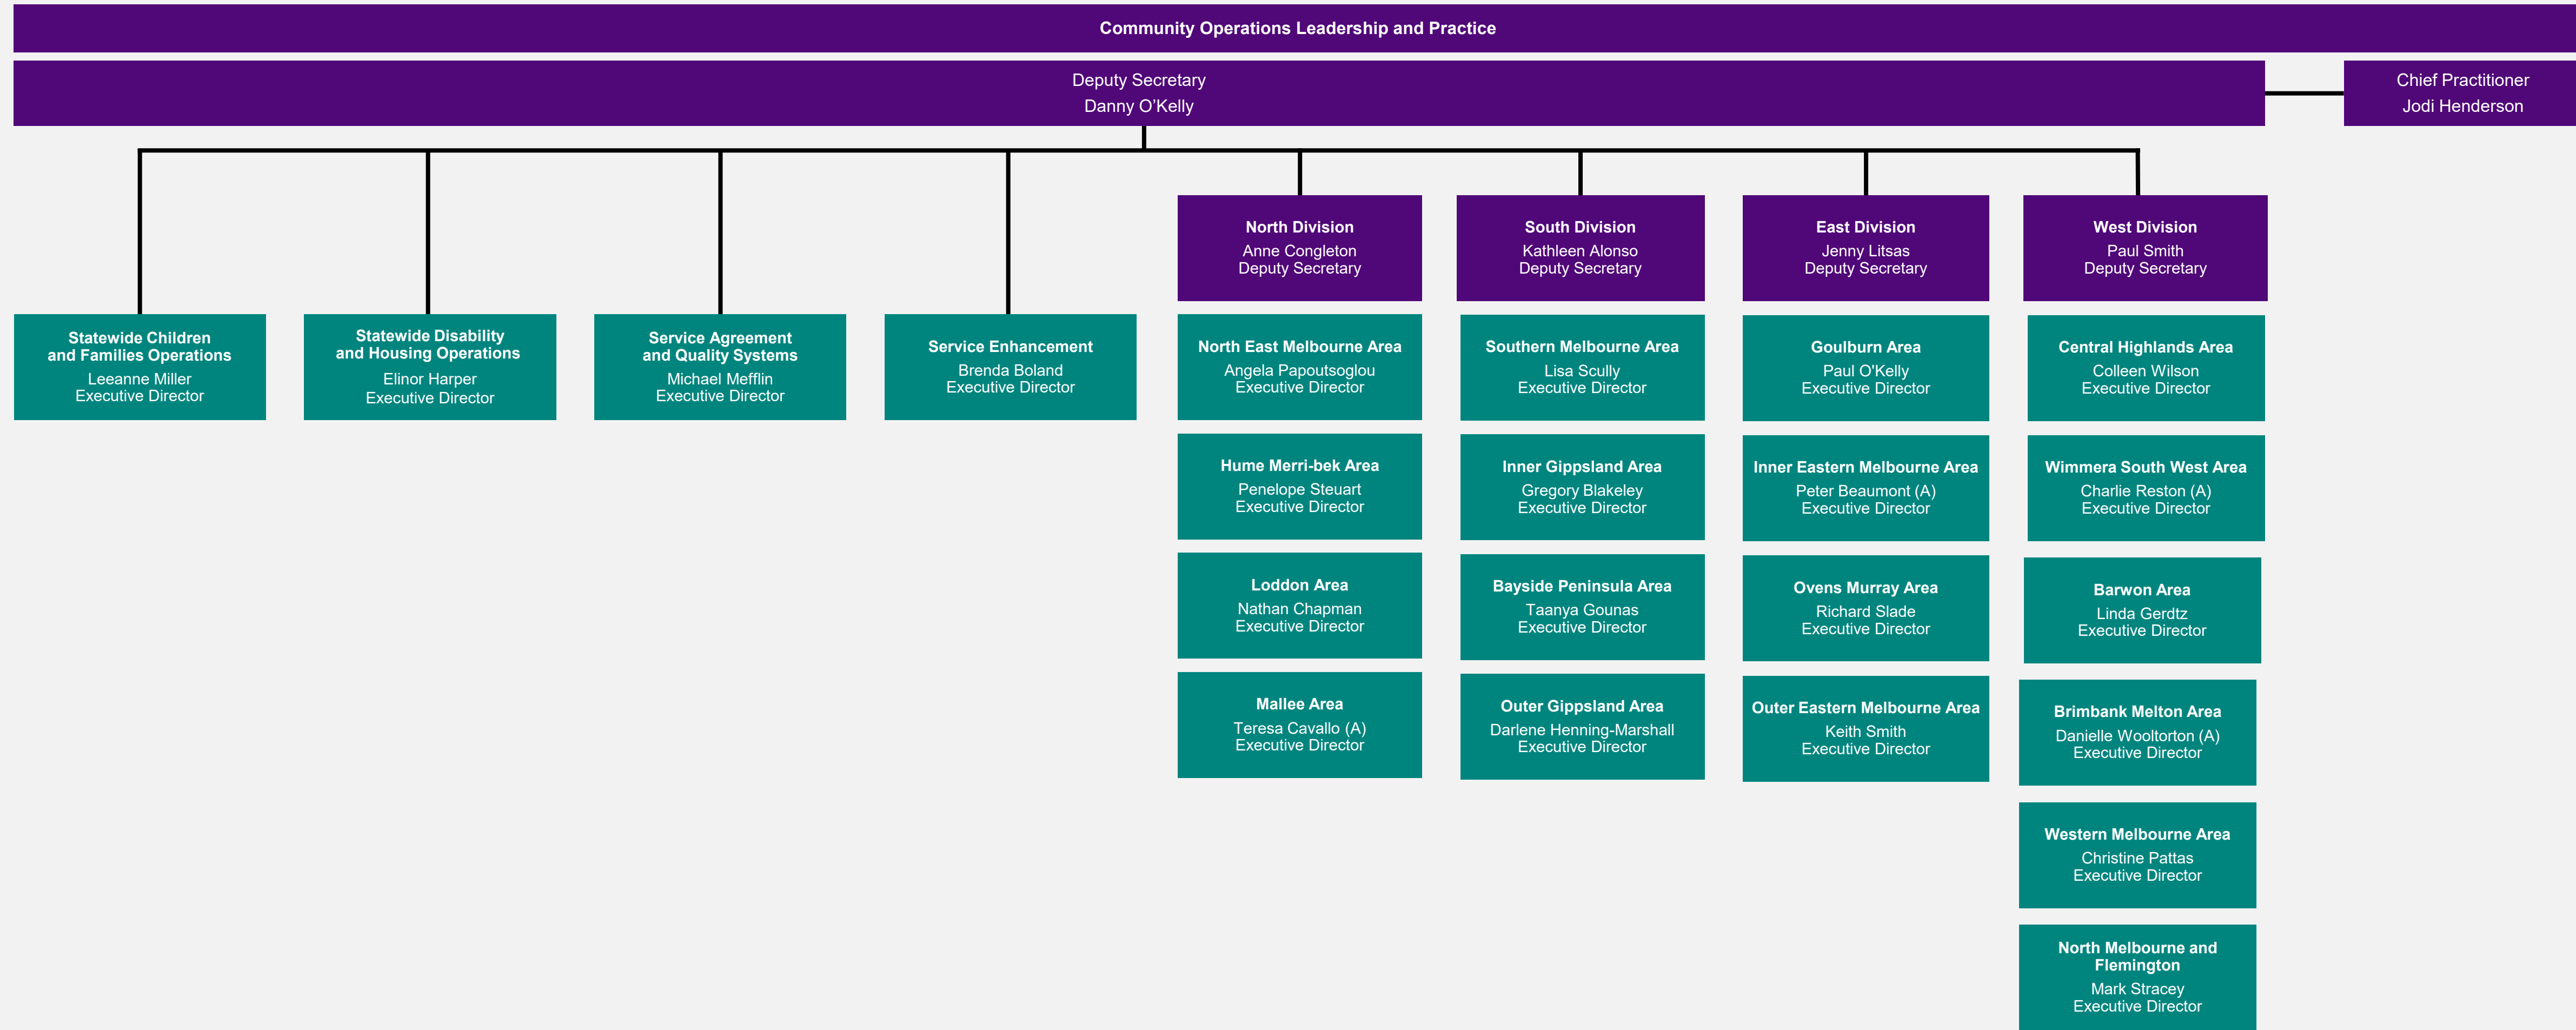

Department of Families, Fairness and Housing Division and branch structure

This chart reflects the functions that report to a deputy secretary only and excludes commissions.
Updated 1 August 2023.

Department of Families, Fairness and Housing Division and branch structure

This chart reflects the functions that report to a deputy secretary only and excludes commissions.
Updated 1 August 2023.

Accessibility statement and publisher information

To receive this presentation in another format email dffhcomms@dfh.vic.gov.au.

Authorised and published by the Victorian Government, 1 Treasury Place, Melbourne.

© State of Victoria, Australia, Department of Families, Fairness and Housing, August 2023.

Available at [Department of Families, Fairness and Housing – Our Structure](https://www.dffh.vic.gov.au/our-structure) <https://www.dffh.vic.gov.au/our-structure>.