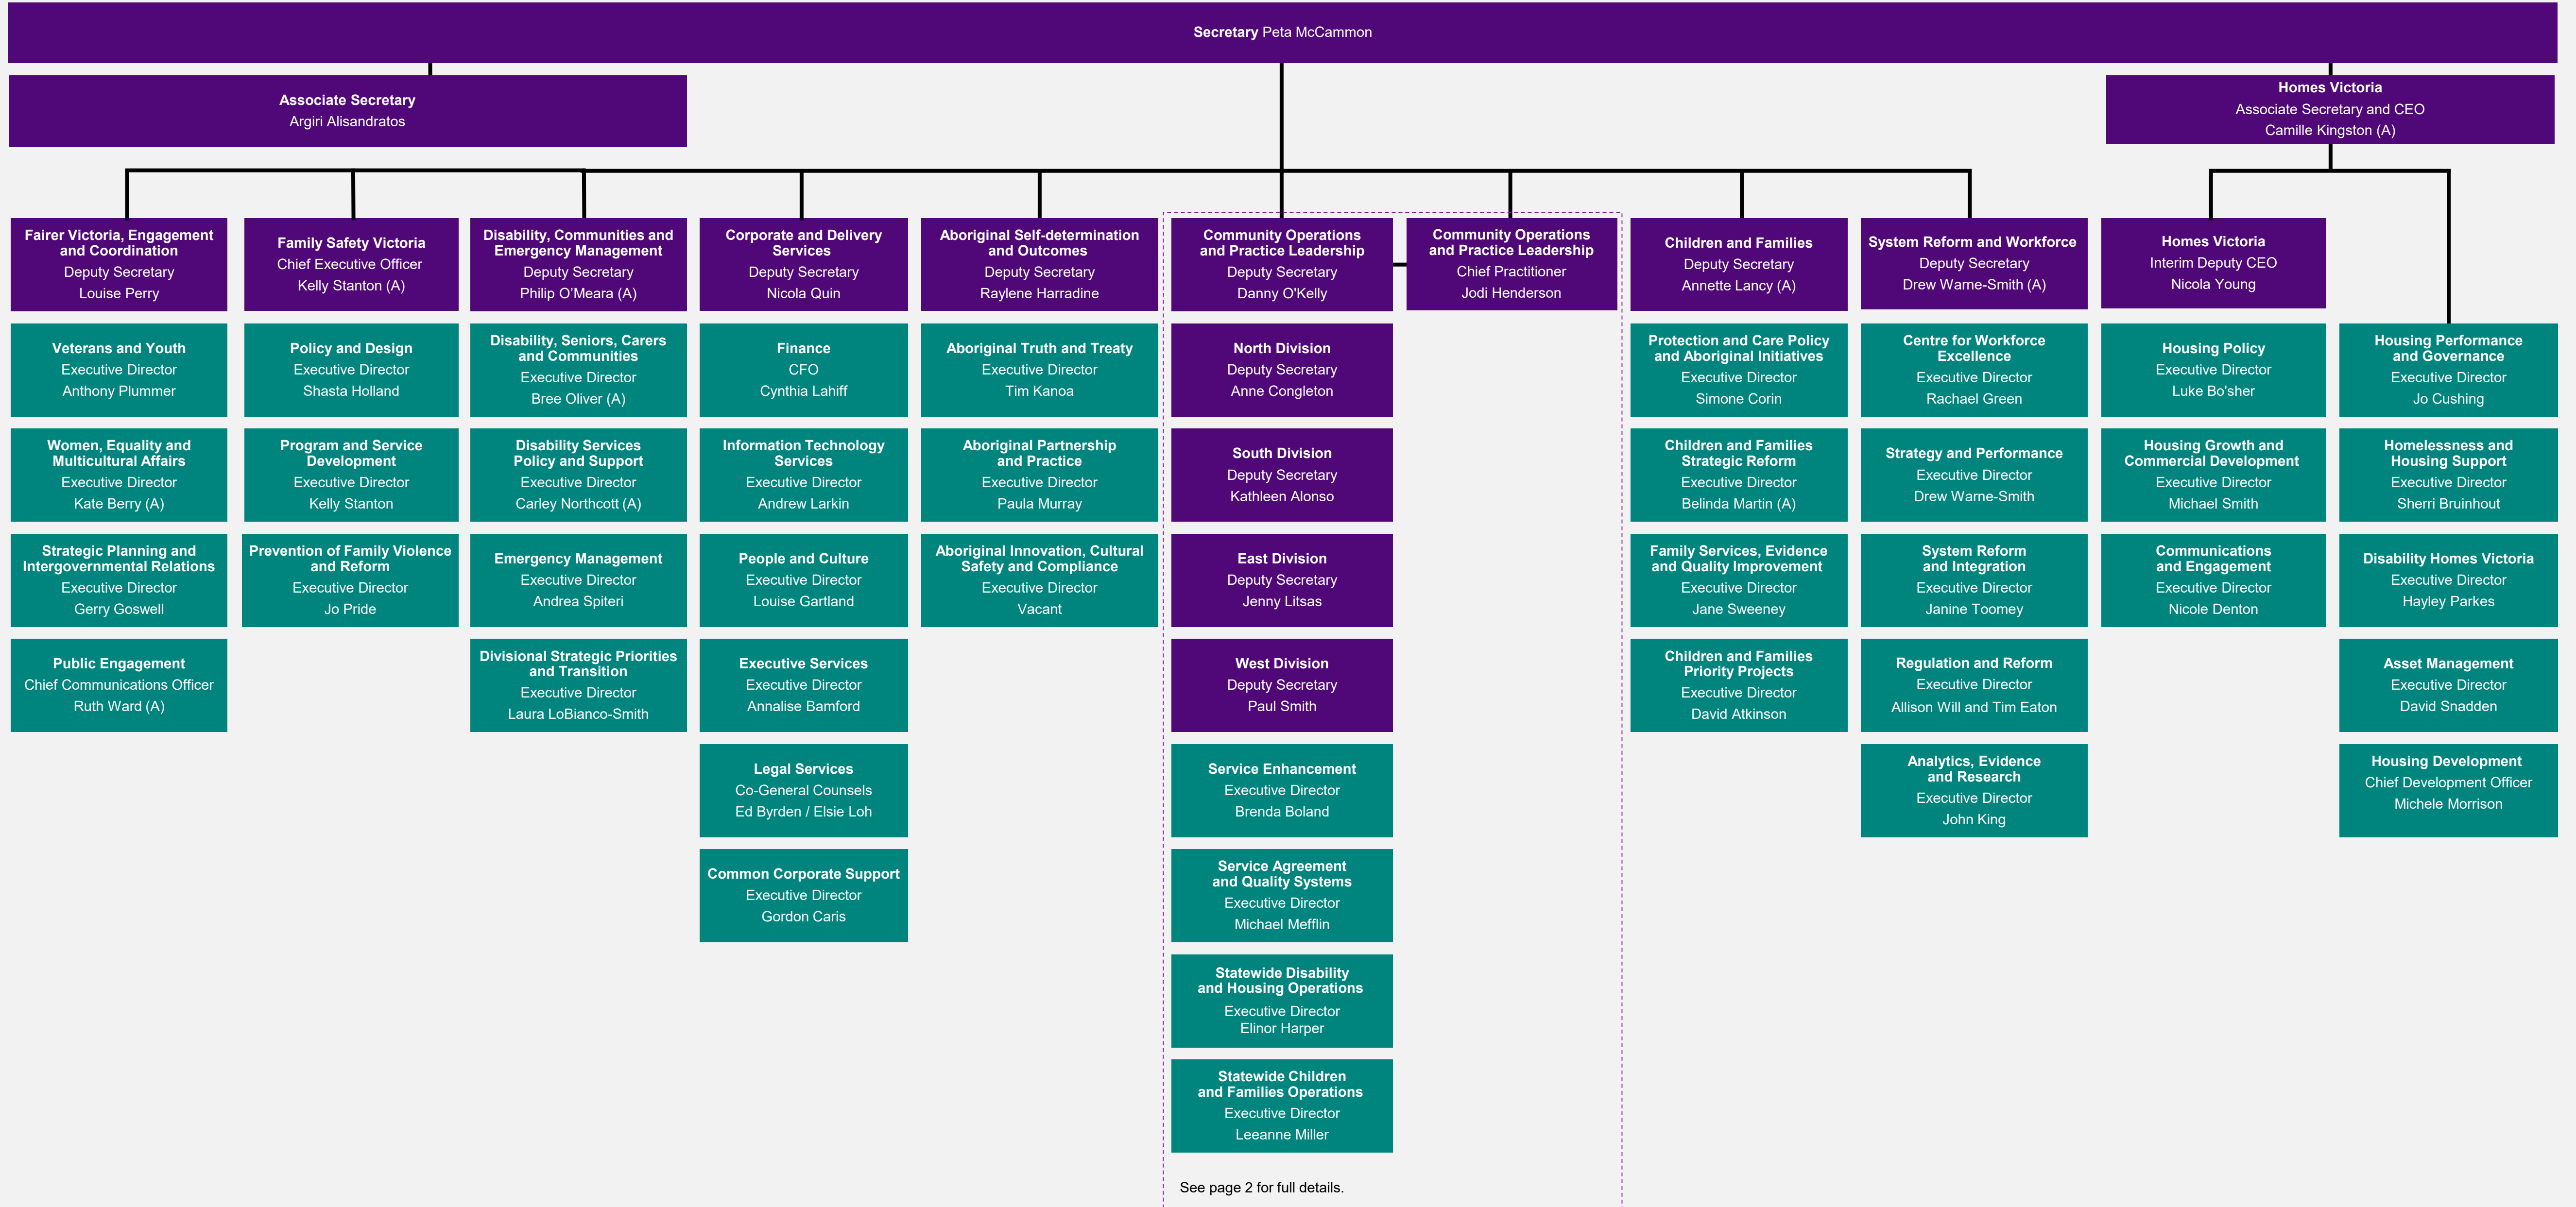

Department of Families, Fairness and Housing Division and branch structure

See page 2 for full details.

This chart reflects the functions that report to a deputy secretary only and excludes commissions. Updated 3 April 2023.

Department of Families, Fairness and Housing Division and branch structure

This chart reflects the functions that report to a deputy secretary only and excludes commissions.  
Updated 3 April 2023.

© State of Victoria, Australia, Department of Families, Fairness and Housing, April 2023.

Available at [Department of Families, Fairness and Housing – Our Structure](https://www.dffh.vic.gov.au/our-structure) <https://www.dffh.vic.gov.au/our-structure>.