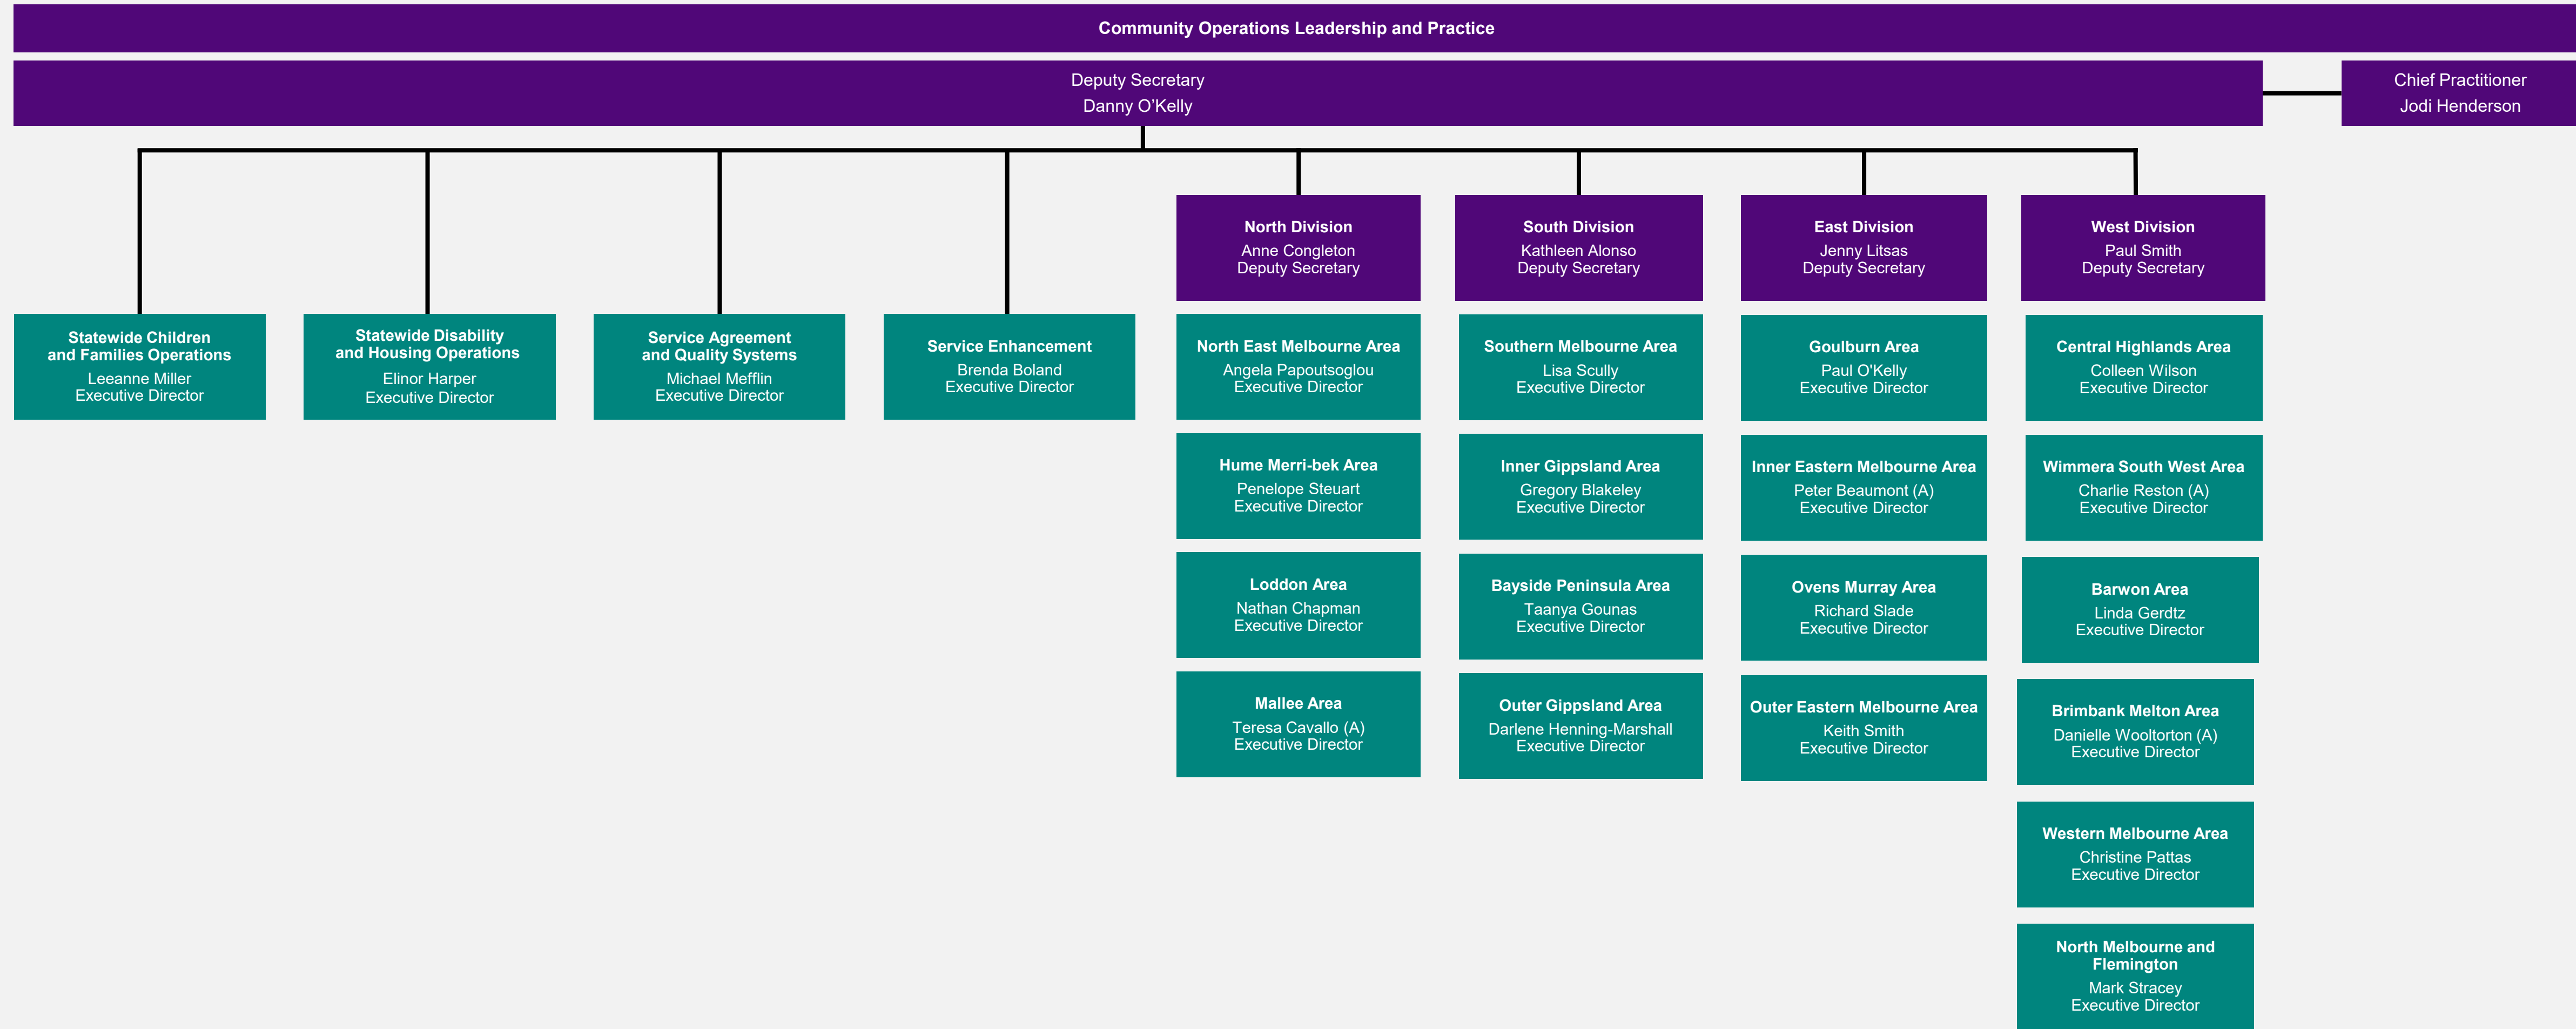

Department of Families, Fairness and Housing Division and branch structure

See page 2 for full details.

This chart reflects the functions that report to a deputy secretary only and excludes commissions. Updated 3 April 2023.

Department of Families, Fairness and Housing Division and branch structure

This chart reflects the functions that report to a deputy secretary only and excludes commissions.  
Updated 3 April 2023.

© State of Victoria, Australia, Department of Families, Fairness and Housing, April 2023.

Available at [Department of Families, Fairness and Housing – Our Structure](https://www.dffh.vic.gov.au/our-structure) <https://www.dffh.vic.gov.au/our-structure>.