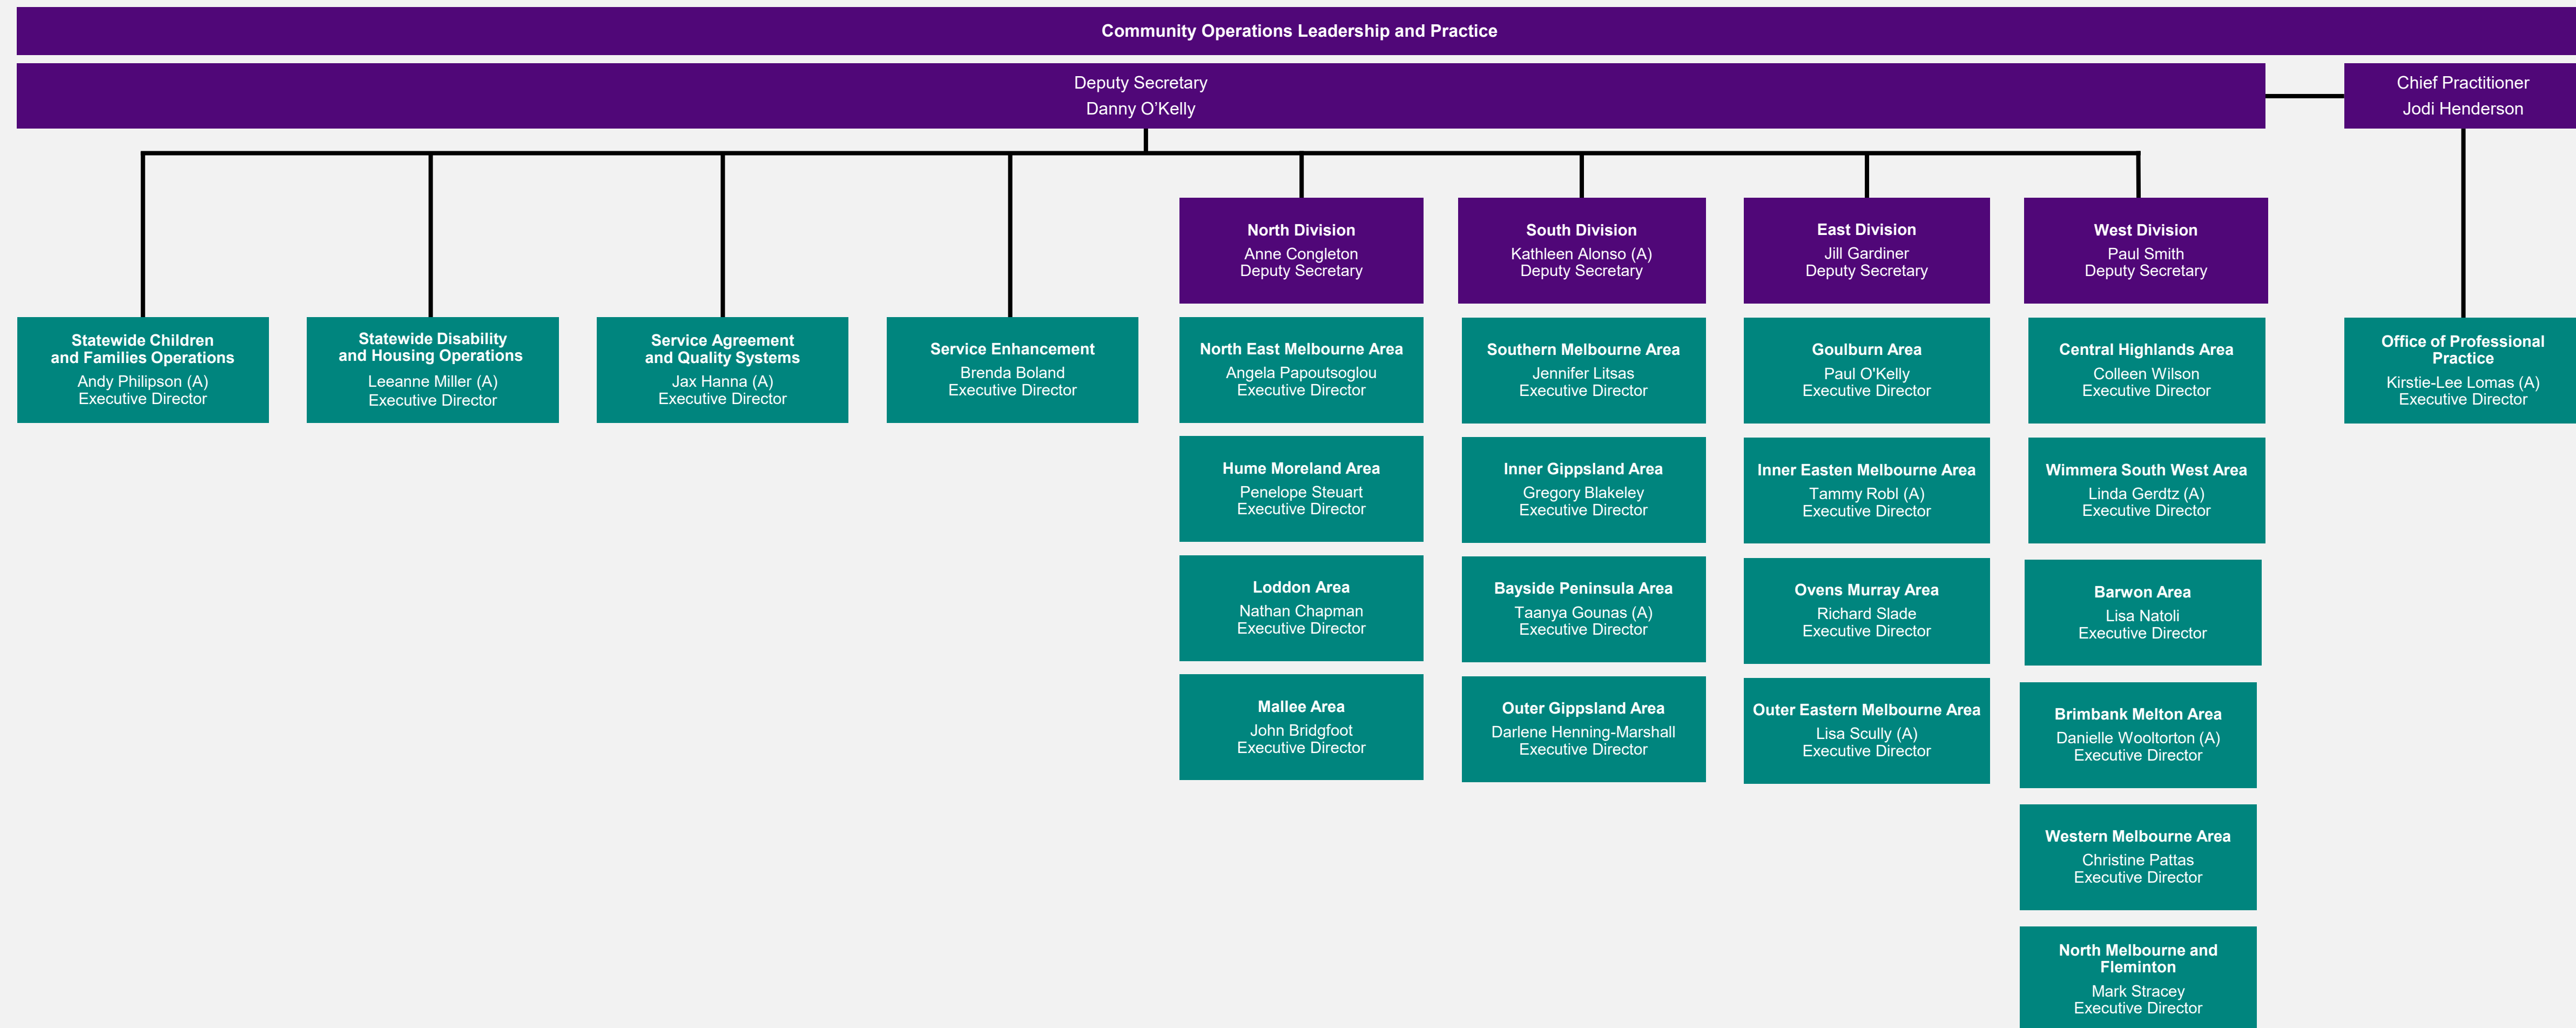

Department of Families, Fairness and Housing Division and branch structure

This chart reflects the functions that report to a deputy secretary only and excludes commissions. Updated 20 February 2023.

See page 2 for full details.

Department of Families, Fairness and Housing Division and branch structure

This chart reflects the functions that report to a deputy secretary only and excludes commissions.  
Updated 20 February 2023.