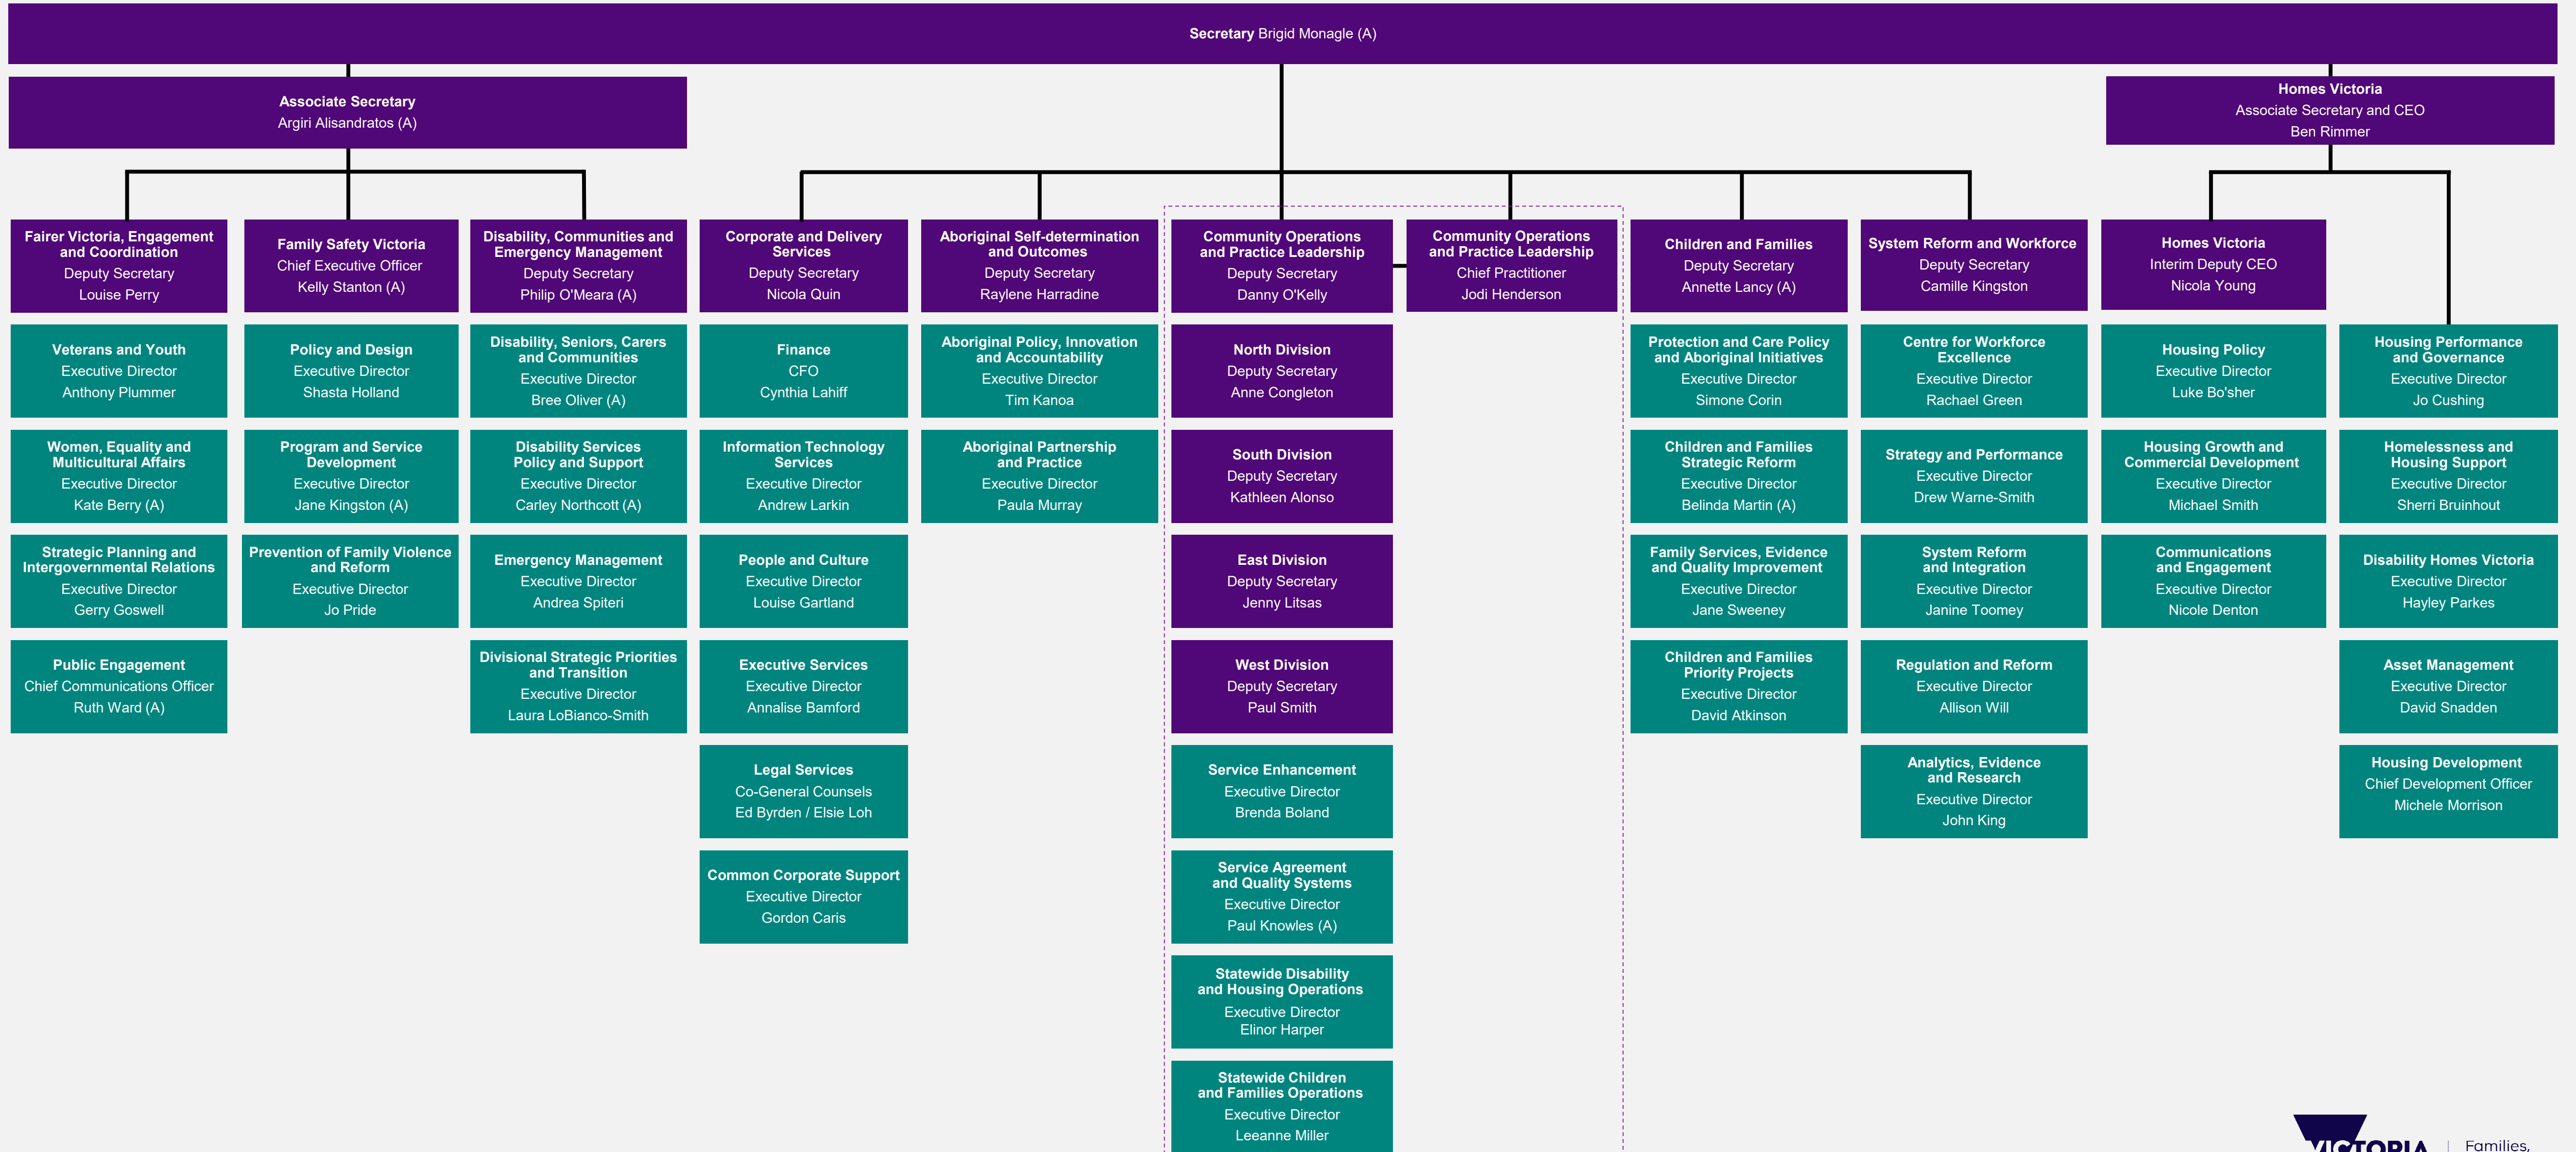

Department of Families, Fairness and Housing Division and branch structure

This chart reflects the functions that report to a deputy secretary only and excludes commissions. Updated 20 February 2023.

See page 2 for full details.

Department of Families, Fairness and Housing Division and branch structure

This chart reflects the functions that report to a deputy secretary only and excludes commissions.  
Updated 20 February 2023.