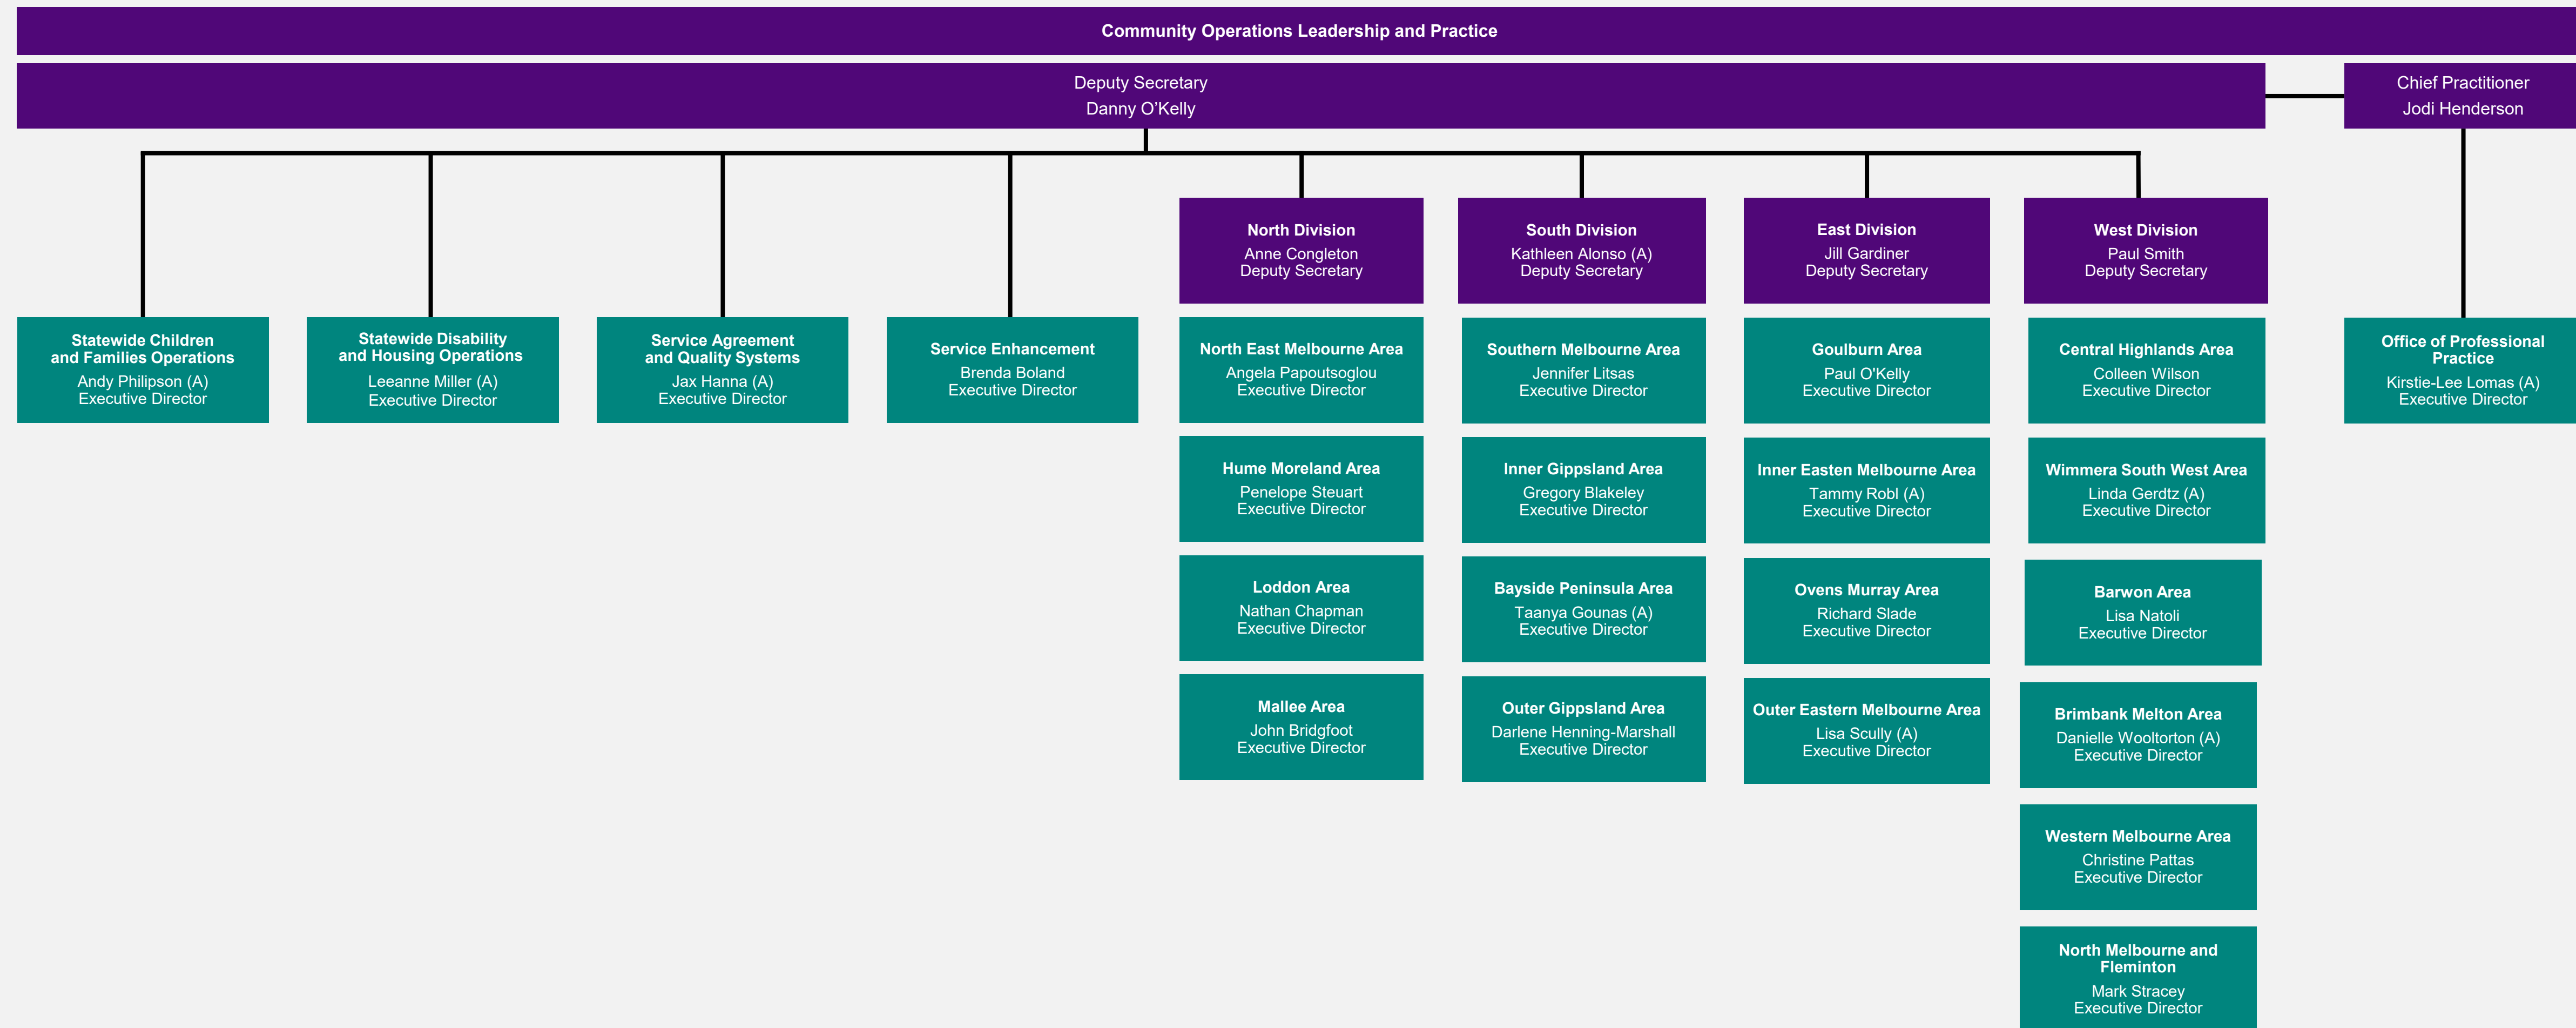

Department of Families, Fairness and Housing Division and branch structure

This chart reflects the functions that report to a deputy secretary only and excludes commissions. Updated 24 October 2022.

See page 2 for full details.

Department of Families, Fairness and Housing Division and branch structure

This chart reflects the functions that report to a deputy secretary only and excludes commissions.
Updated 24 October 2022.