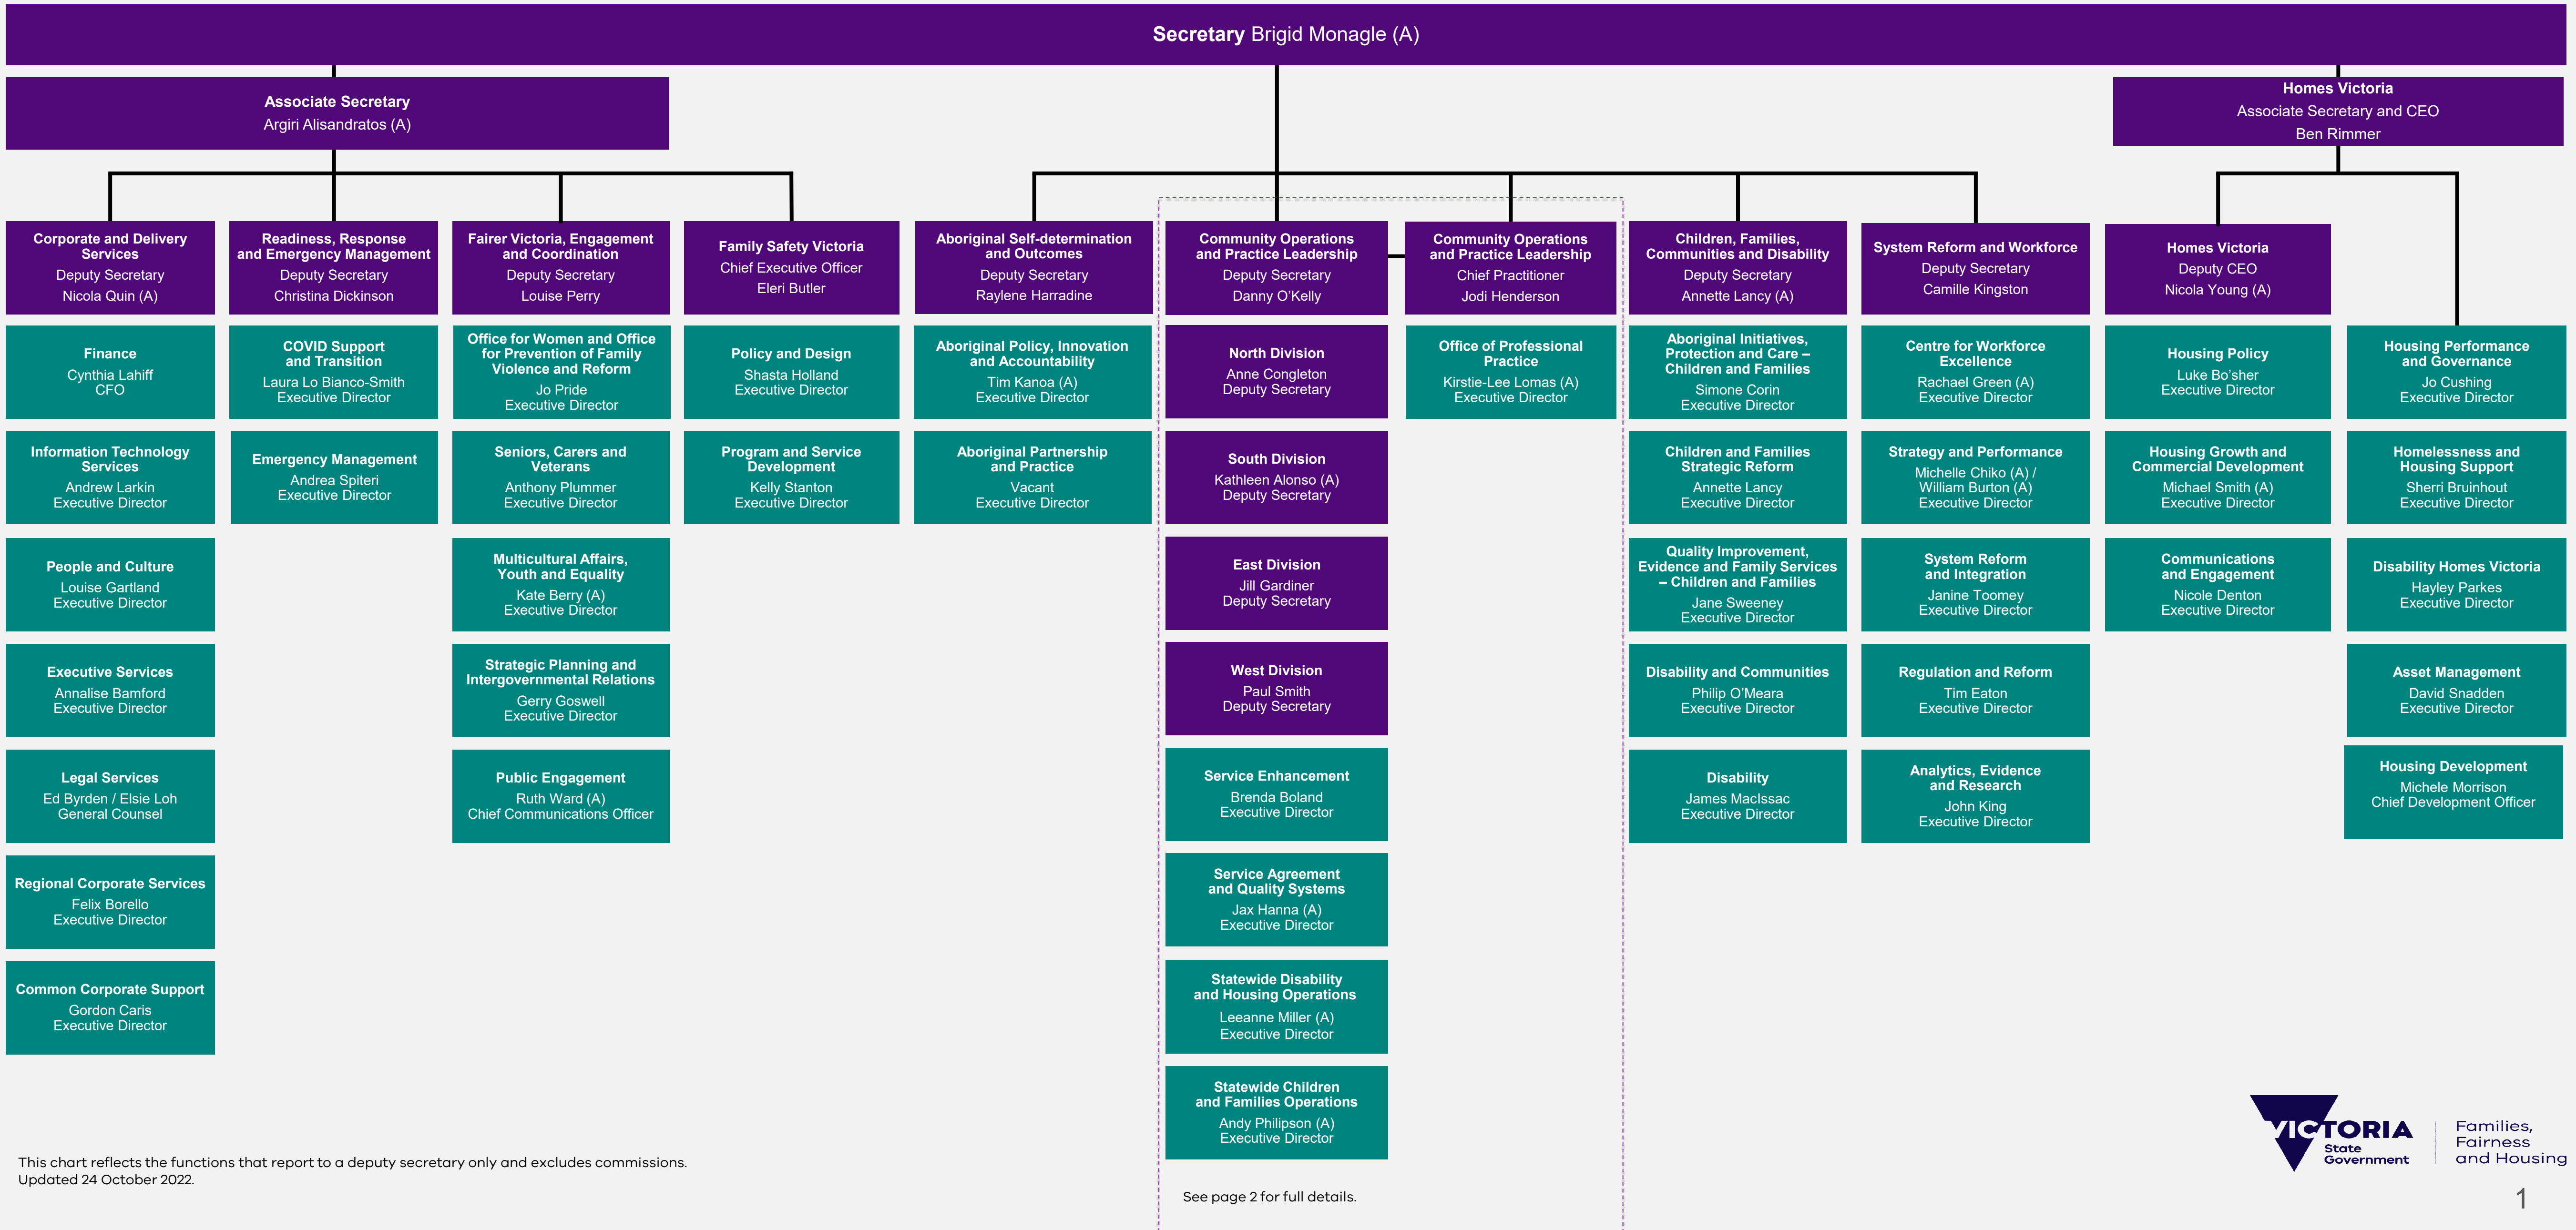

Department of Families, Fairness and Housing Division and branch structure

This chart reflects the functions that report to a deputy secretary only and excludes commissions. Updated 24 October 2022.

See page 2 for full details.

Department of Families, Fairness and Housing Division and branch structure

This chart reflects the functions that report to a deputy secretary only and excludes commissions.
Updated 24 October 2022.