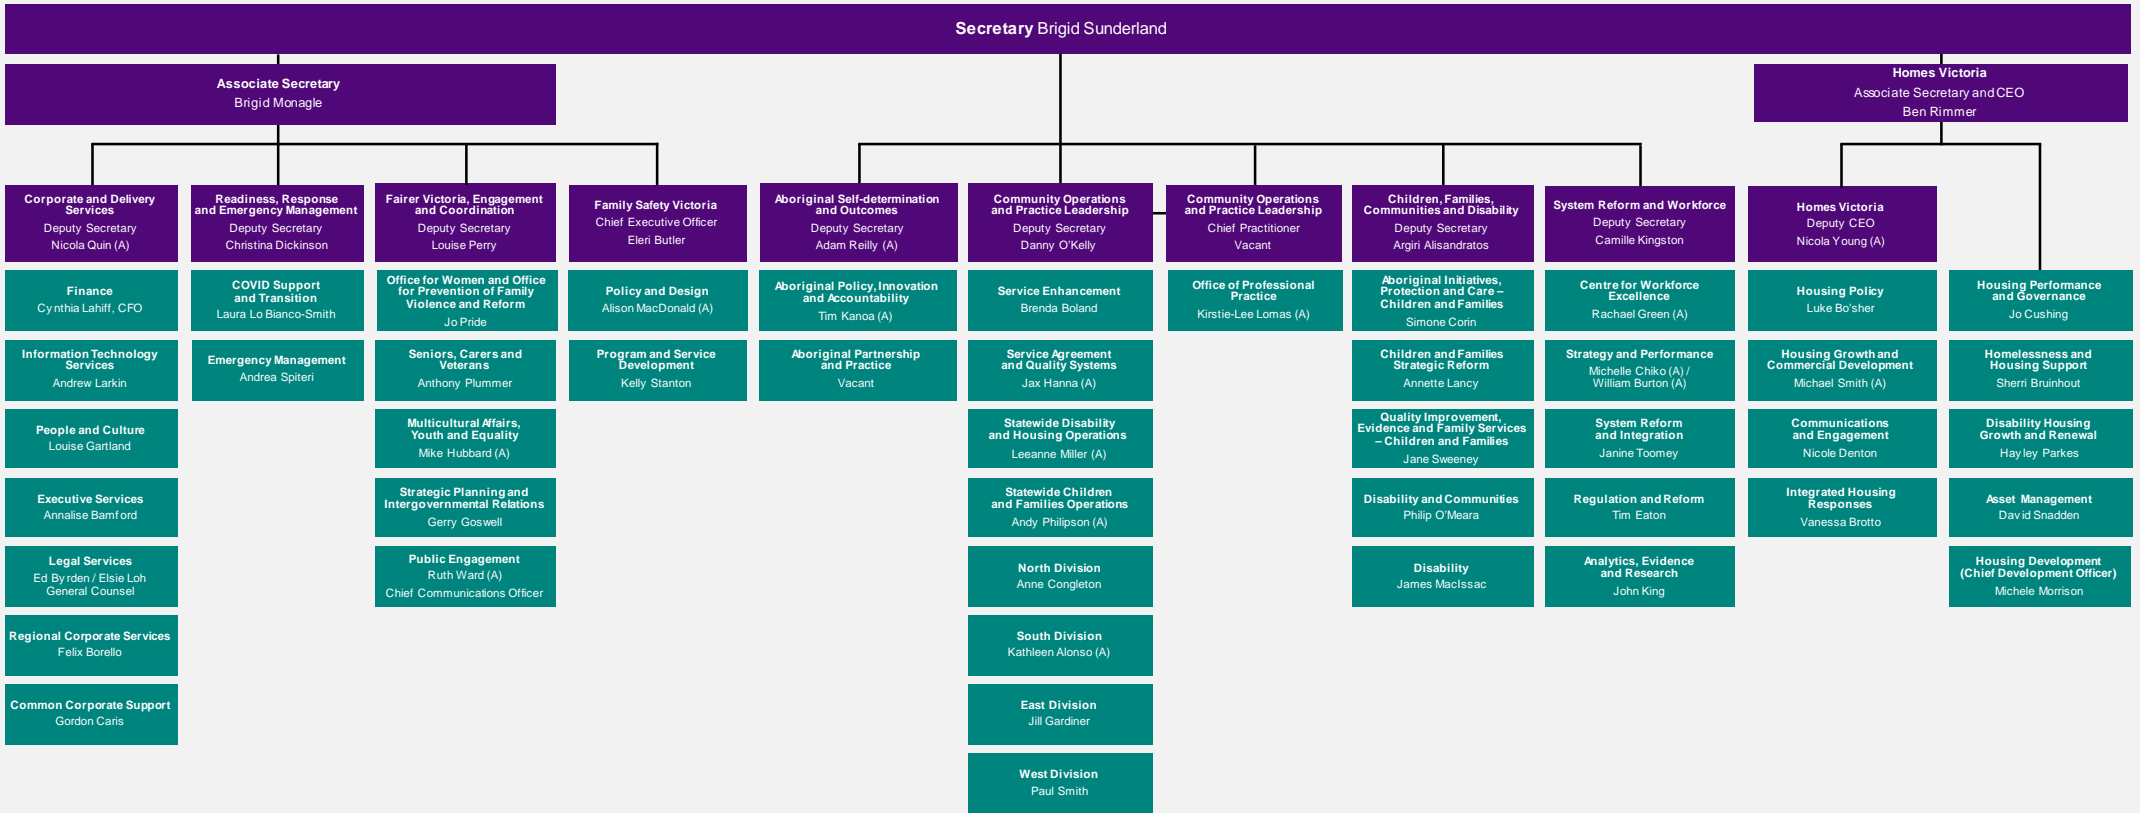

Department of Families, Fairness and Housing Division and branch structure

This chart reflects the functions that report to a deputy secretary only and excludes commissions. Updated 30 August 2022.